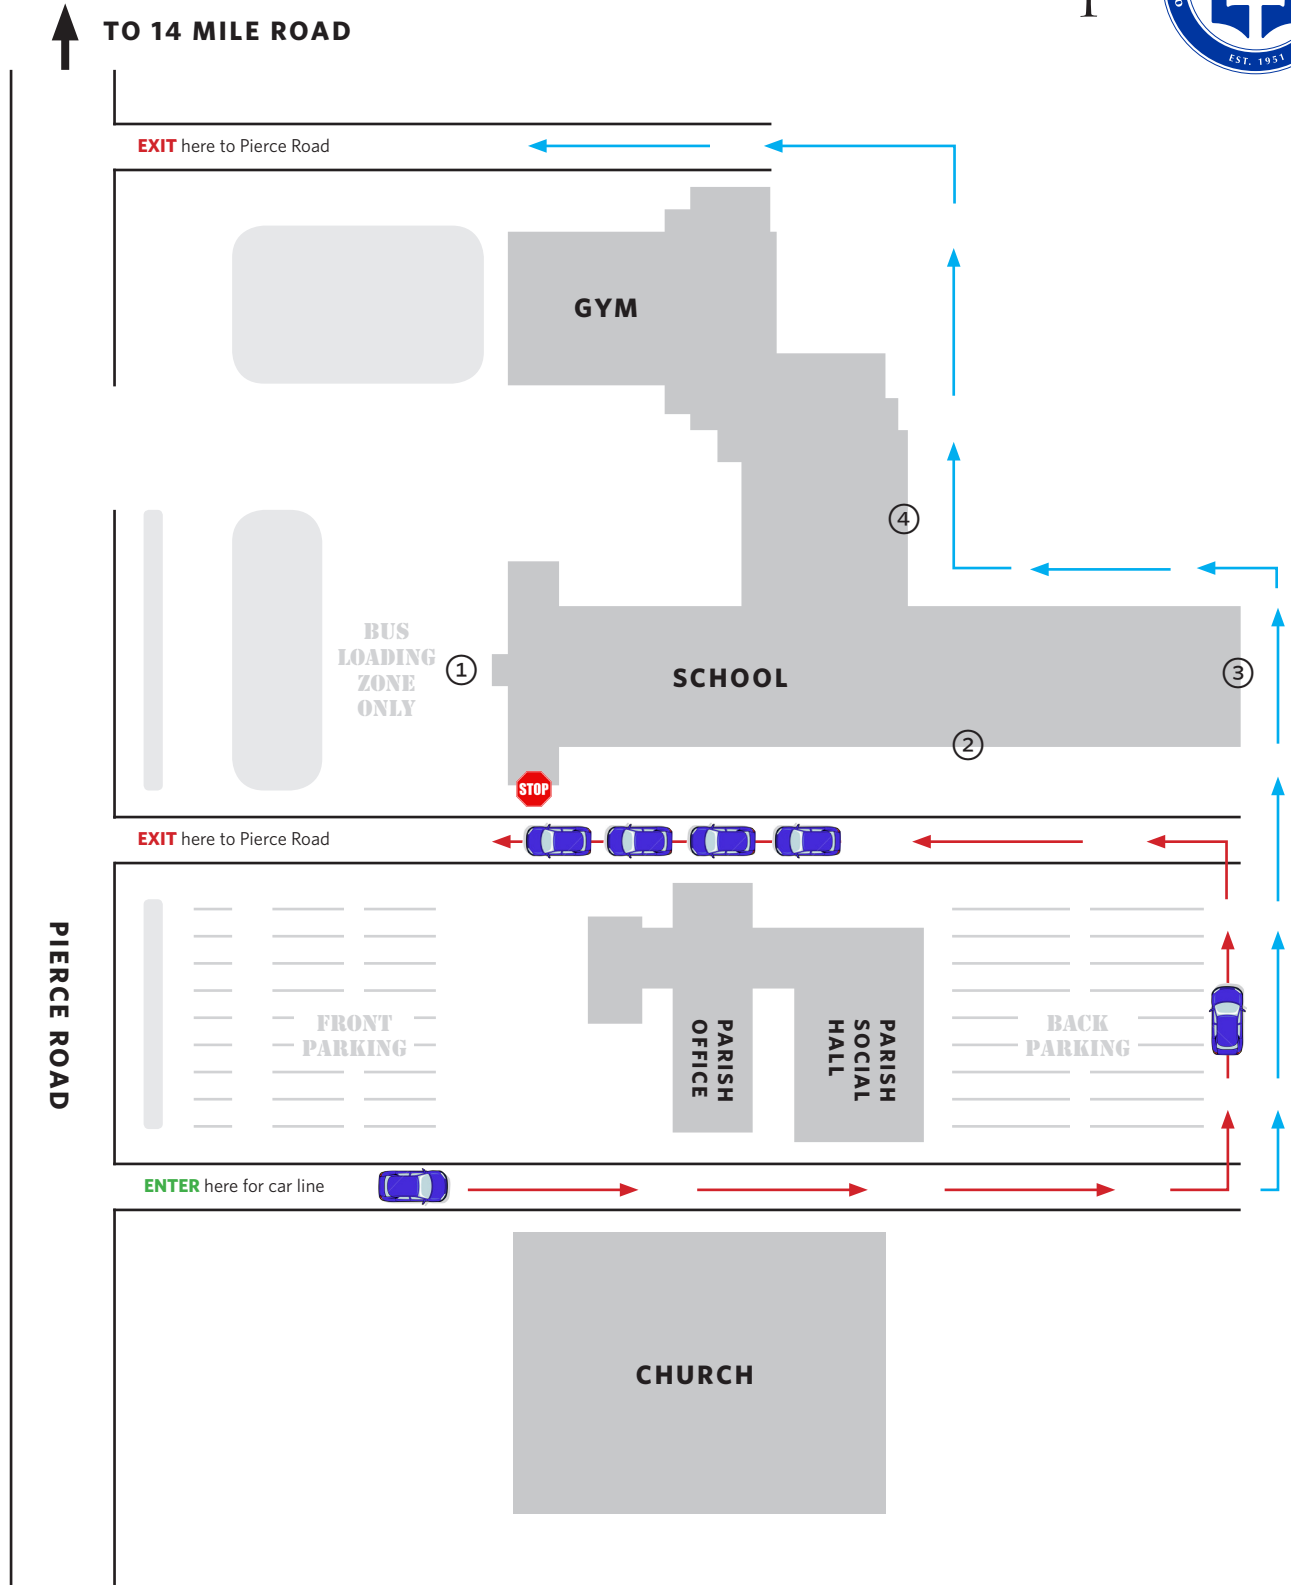

Car Line Map

KEY

Stop sign at edge of sidewalk

Traffic flow (Grades K-8 grade drop-off and K-4 pick-up)

① Front Door

③ Back Door

Traffic flow (Grades 5-8 pick-up)

② Preschool Door

④ Gym Door